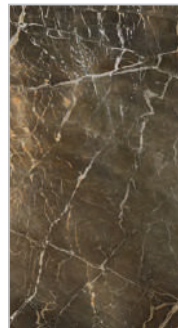

8020 CAMOFLAGUE
Ultra Marble Series

- 320X160 CM
- 1.2 CM
- LUX
- RUSTIC MATT

C Face

8020 CAMOFLAGUE
Ultra Marble Series