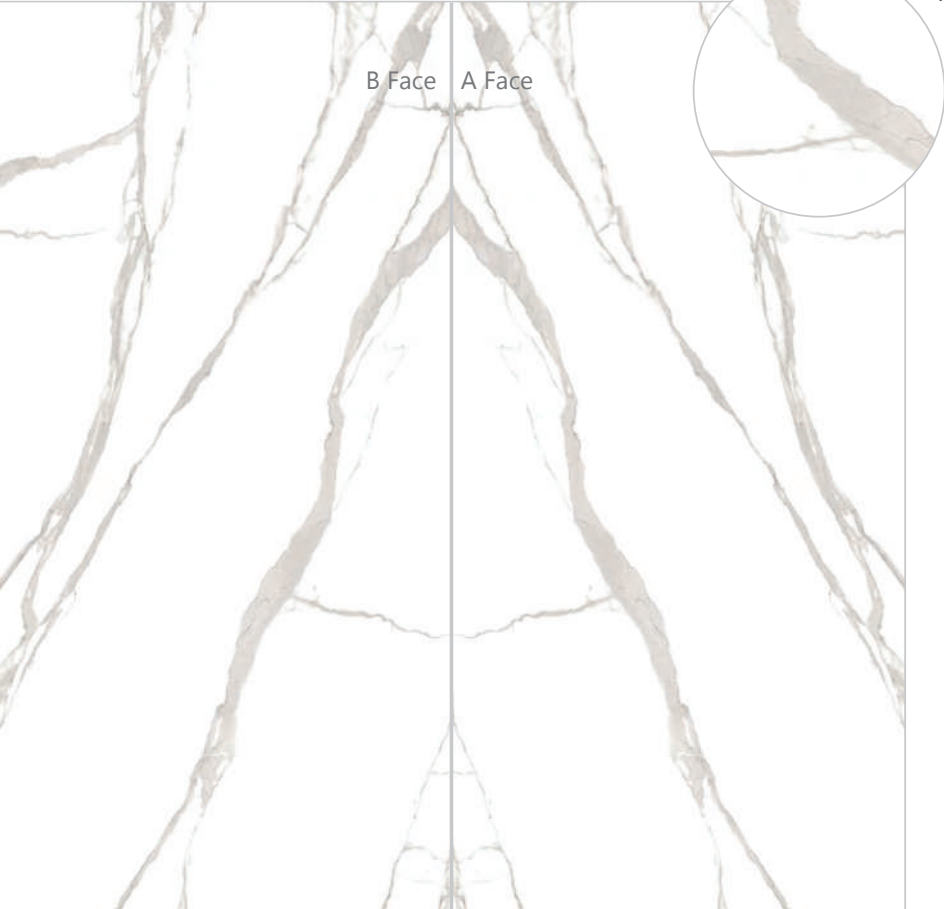

7020 APUANE STATUARIO
Marble Series

7020 APUANE STATUARIO
Marble Series

-  320X160 CM
-  1.2 CM
-  LUX
-  RUSTIC MATT

7025 STATUARIO NORWELL
Marble Series

7025 STATUARIO NORWELL
Marble Series

-  320X160 CM
-  1.2 CM
-  LUX
-  RUSTIC MATT