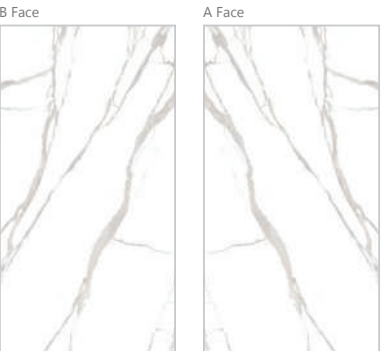

7020 APUANE STATUARIO
Marble Series

7020 APUANE STATUARIO
Marble Series

-  320X160 CM
-  1.2 CM
-  LUX
-  RUSTIC MATT

7025 STATUARIO NORWELL
Marble Series

7025 STATUARIO NORWELL
Marble Series

-  320X160 CM
-  1.2 CM
-  LUX
-  RUSTIC MATT