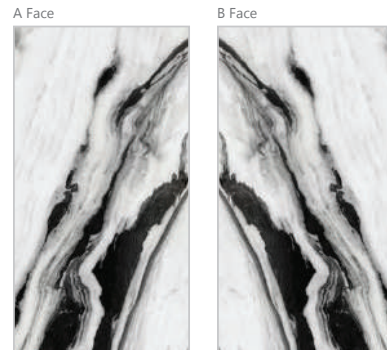

- 320X160 CM
- 1.2 CM
- LUX