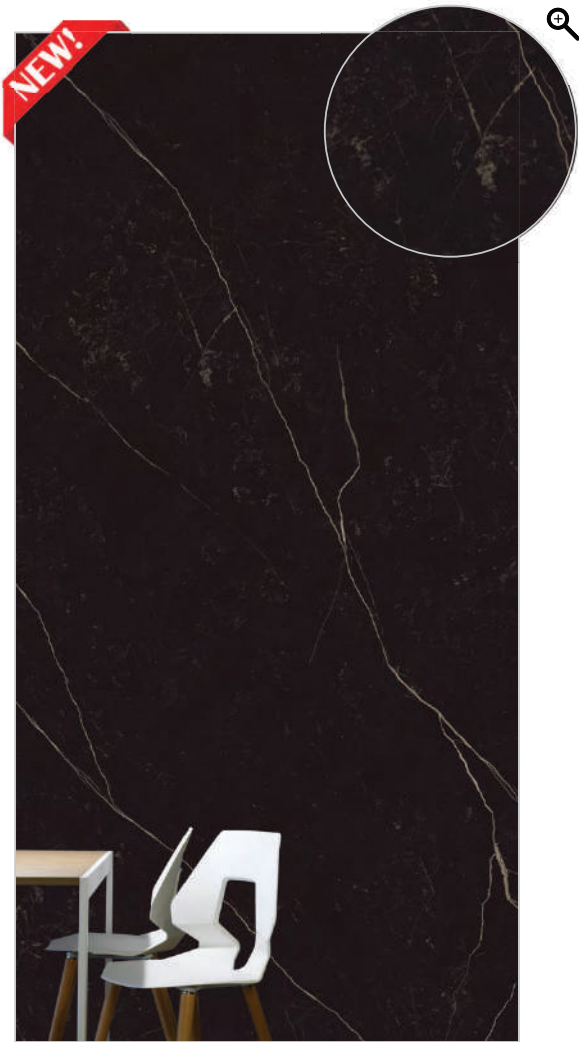

C Face

6055 DAMASTRA GREY
Marble Series

-  320X160 CM
-  1.2 CM
-  LUX
-  RUSTIC MATT

A Face

B Face

C Face

6055 DAMASTRA GREY
Marble Series

6078 NORIYA
Oxido Series