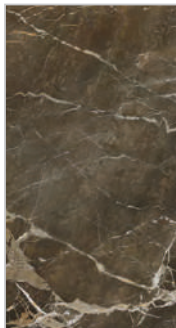

8020 CAMOFLAGUE
Ultra Marble Series

- 320X160 CM
- 1.2 CM
- LUX
- RUSTIC MATT

A Face