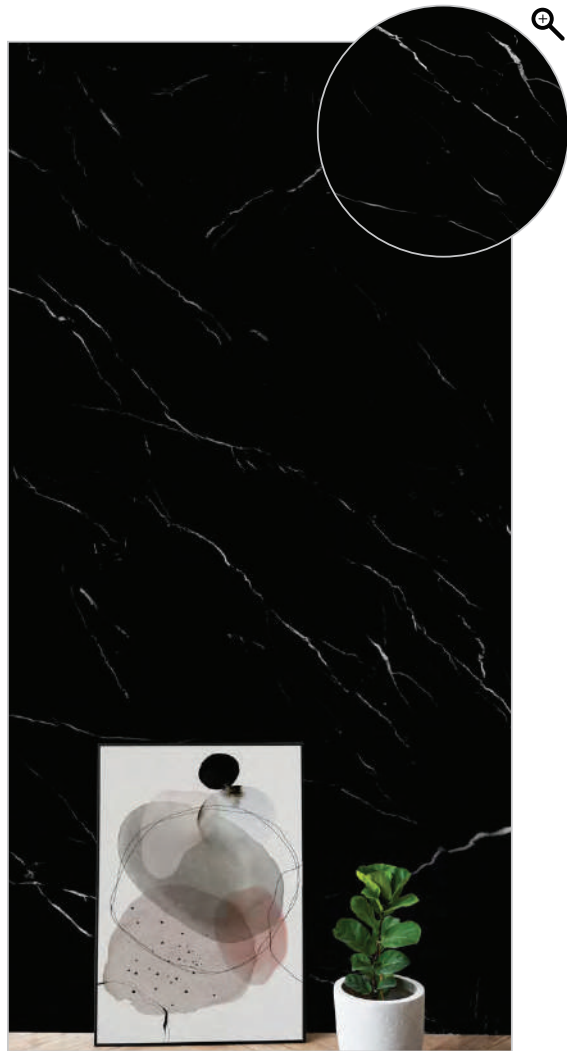

6075 NERO MARQUINA
Marble Series