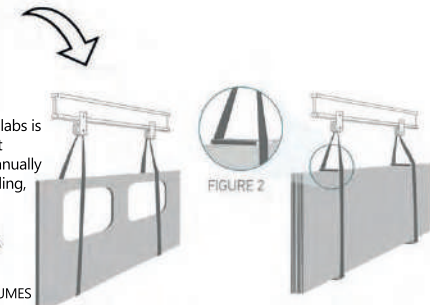

Cases (or stands) must be lifted from the long side by placing 2.5 m long forks under them. Slabs must be vertically handled and in case of bridges the slinging must be made using hemp cloth (steel chains are not recommended) to prevent any breakage and/or chipping. In case of storage on metal stands, the latter should be coated (wood or rubber).

Use of the aluminium kits specially designed for the slabs is recommended for handling. The kits with suckers, limit torsion and permit transport (always vertical) both manually and on forklift. 4 people are required for manual handling, handling vertically from the long side.