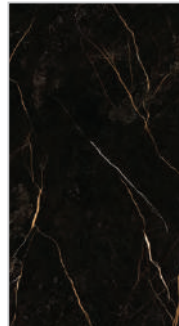

C Face

6080 STRATUM PORTORO
Marble Series

 320X160 CM

 1.2 CM

 LUX

 ORGATECH

A Face

B Face