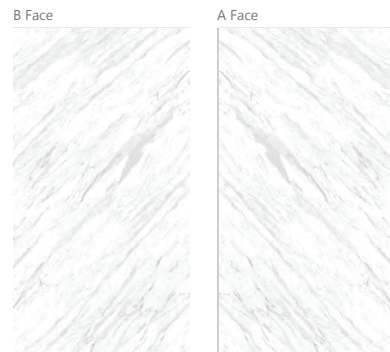

 RUSTIC MATT

A Face

8030 DIOR GOLD
Ultra Marble Series

7000 CARRARA
Marble Series

7000 CARRARA
Marble Series

-  320X160 CM
-  1.2 CM
-  LUX
-  RUSTIC MATT

7015 STATUARIO PLATINA
Marble Series

**7015 STATUARIO
PLATINA**
Marble Series