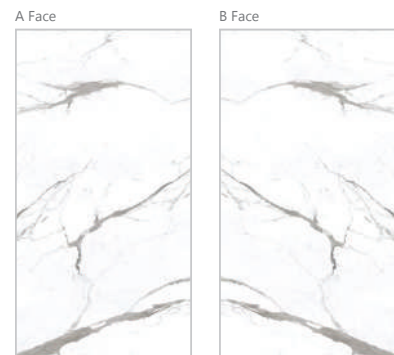

7020 APUANE STATUARIO
Marble Series

7020 APUANE STATUARIO
Marble Series

-  320X160 CM
-  1.2 CM
-  LUX
-  RUSTIC MATT

7025 STATUARIO NORWELL
Marble Series

7025 STATUARIO NORWELL
Marble Series

-  320X160 CM
-  1.2 CM
-  LUX
-  RUSTIC MATT