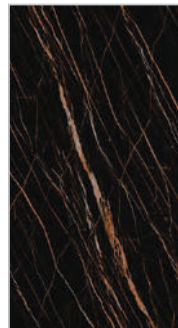

- 320X160 CM
- 1.2 CM
- LUX
- ORGATECH

A Face