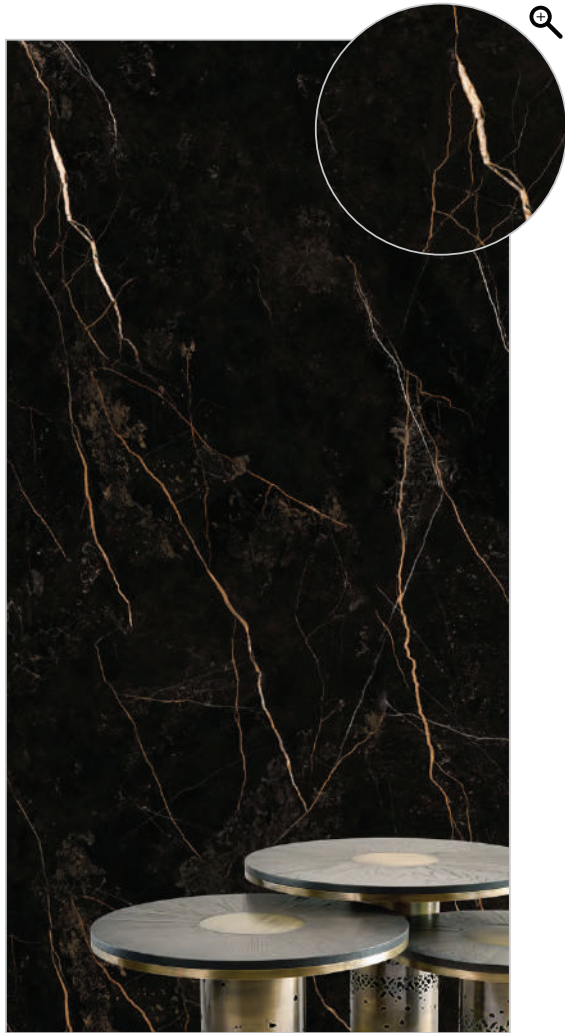

6080 STRATUM PORTORO
Marble Series

320X160 CM

1.2 CM

LUX

ORGATECH

6080 STRATUM PORTORO
Marble Series