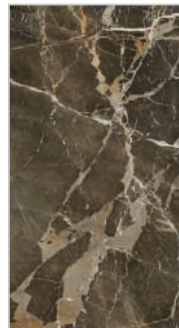

8020 CAMOFLAGUE
Ultra Marble Series

- 320X160 CM
- 1.2 CM
- LUX
- RUSTIC MATT

B Face

8020 CAMOFLAGUE
Ultra Marble Series