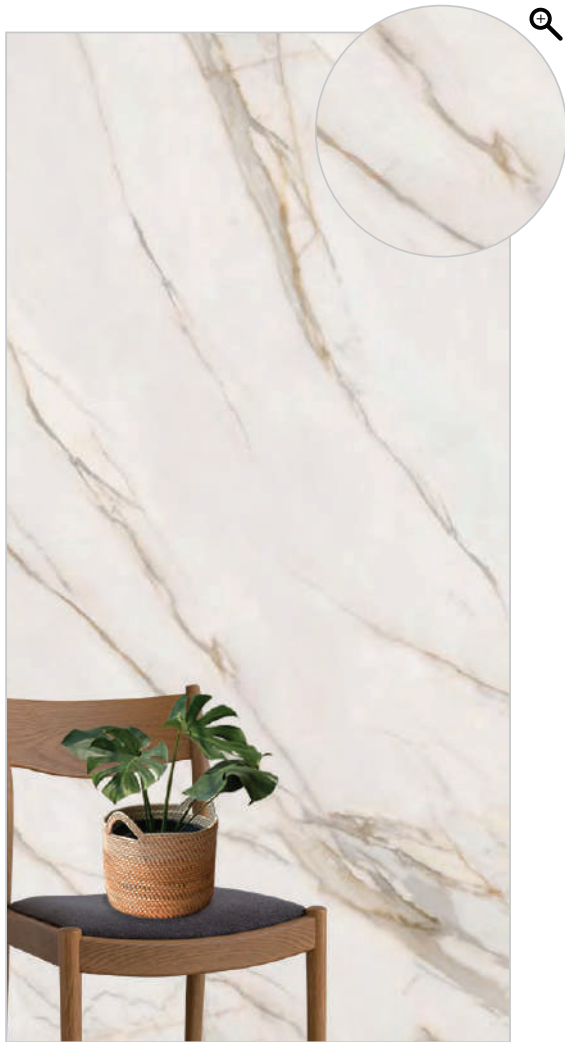

6038 CALACATTA GOLD
Marble Series

320X160 CM

1.2 CM

LUX

RUSTIC MATT

6038 CALACATTA GOLD
Marble Series