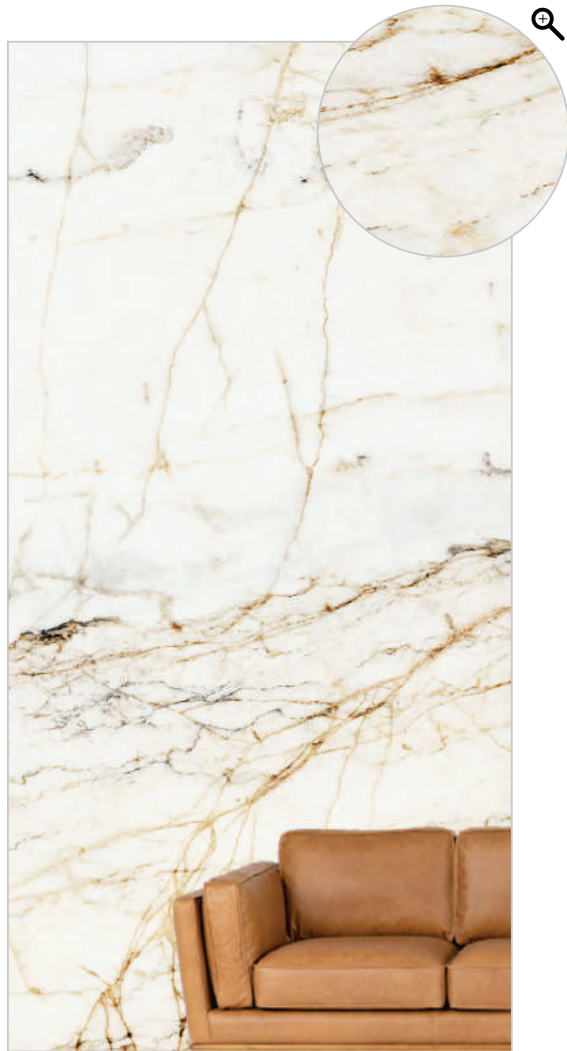

-  320X160 CM
-  1.2 CM
-  LUX
-  RUSTIC MATT

A Face

6015 ARABESCATO
Marble Series

-  320X160 CM
-  1.2 CM
-  LUX
-  RUSTIC MATT

A Face

B Face

6015 ARABESCATO
Marble Series
57

6020 AFYON WHITE
Marble Series