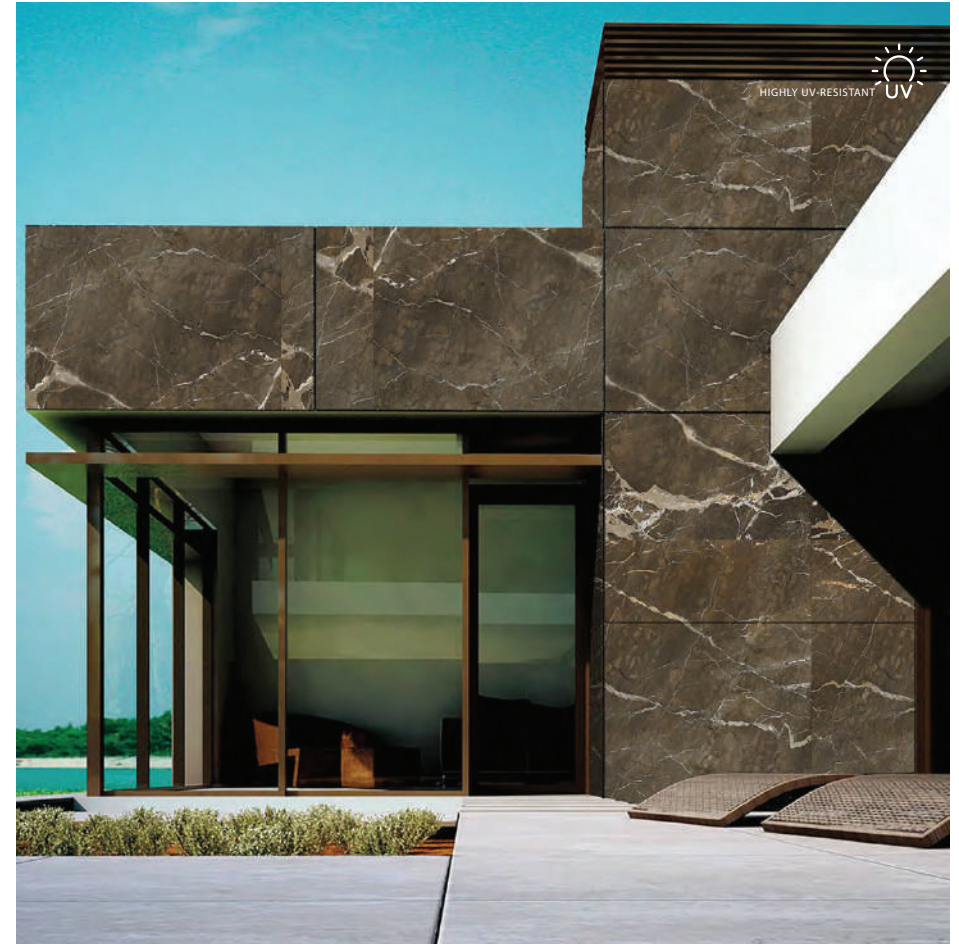

7065 PATAGONIA
Ultra Marble Series

7065 PATAGONIA
Ultra Marble Series

-  320X160 CM
-  1.2 CM
-  LUX
-  RUSTIC MATT

A Face

B Face

8020 CAMOFLAGUE
Ultra Marble Series

- 320X160 CM
- 1.2 CM
- LUX
- RUSTIC MATT