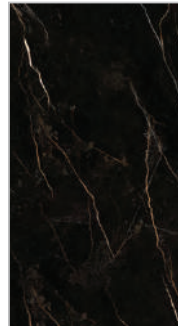

C Face

6080 STRATUM PORTORO
Marble Series