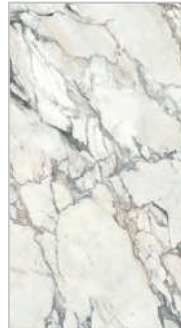

-  320X160 CM
-  1.2 CM
-  LUX
-  RUSTIC MATT

A Face

6015 ARABESCATO
Marble Series

-  320X160 CM
-  1.2 CM
-  LUX
-  RUSTIC MATT

A Face

B Face

6015 ARABESCATO
Marble Series
57

6020 AFYON WHITE
Marble Series