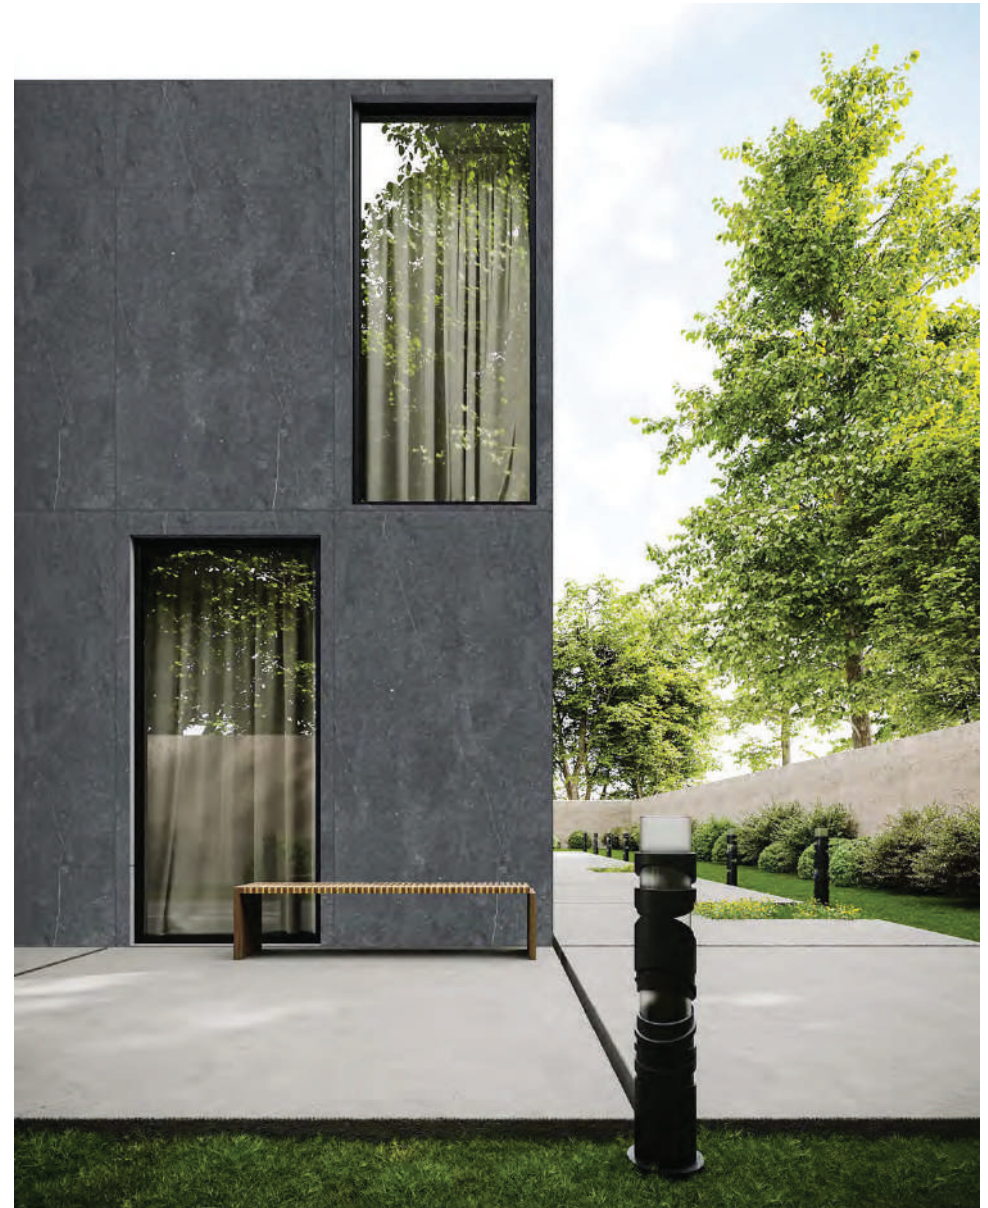

-  320X160 CM
-  1.2 CM
-  LUX
-  RUSTIC MATT

A Face

3010 TRAVERTINE BEIGE
Stone Series

3080 BELGIAN BLUE
Stone Series

A Face

B Face

3080 BELGIAN BLUE
Stone Series

2010 SOLID WHITE
Solid Series