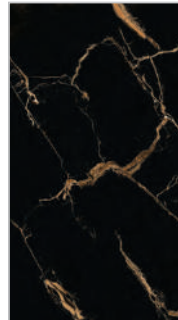

8030 DIOR GOLD
Ultra Marble Series

320X160 CM

1.2 CM

LUX

RUSTIC MATT

A Face

8030 DIOR GOLD
Ultra Marble Series