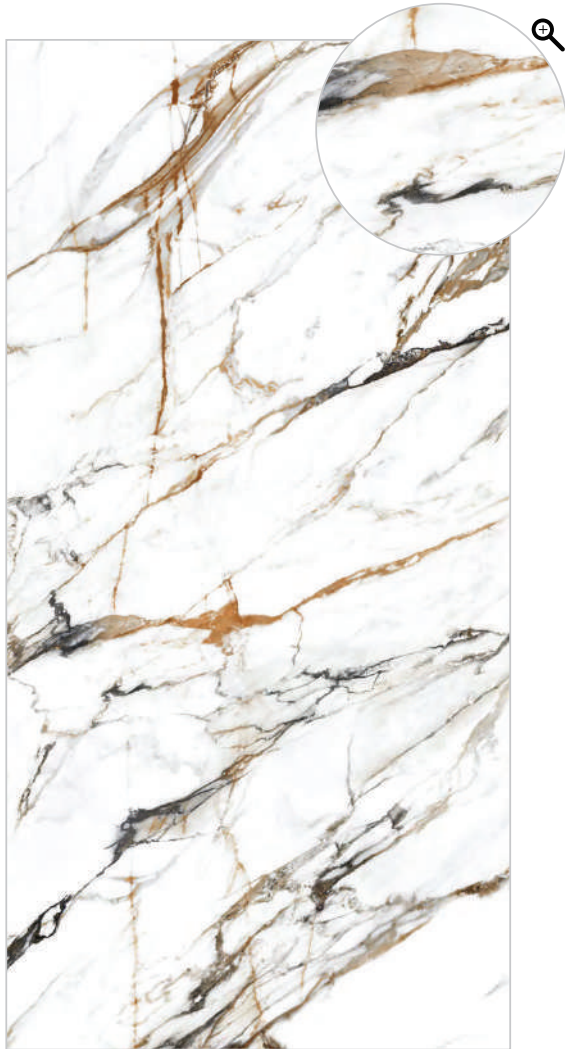

 1.2 CM

 LUX

A Face

B Face

8000 CALACATTA LUXE
Ultra Marble Series

-  320X160 CM
-  1.2 CM
-  LUX
-  RUSTIC MATT

8000 CALACATTA LUXE
Ultra Marble Series

7030 PANDA
Ultra Marble Series