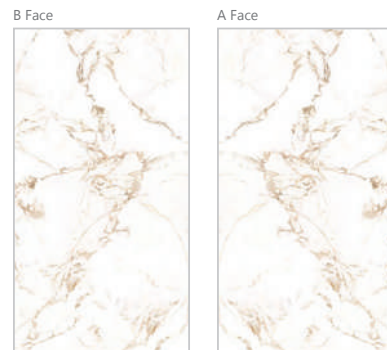

**7035 CALACATTA
MACCHIA VECCHIA**
Marble Series

- 320X160 CM
- 1.2 CM
- LUX
- RUSTIC MATT