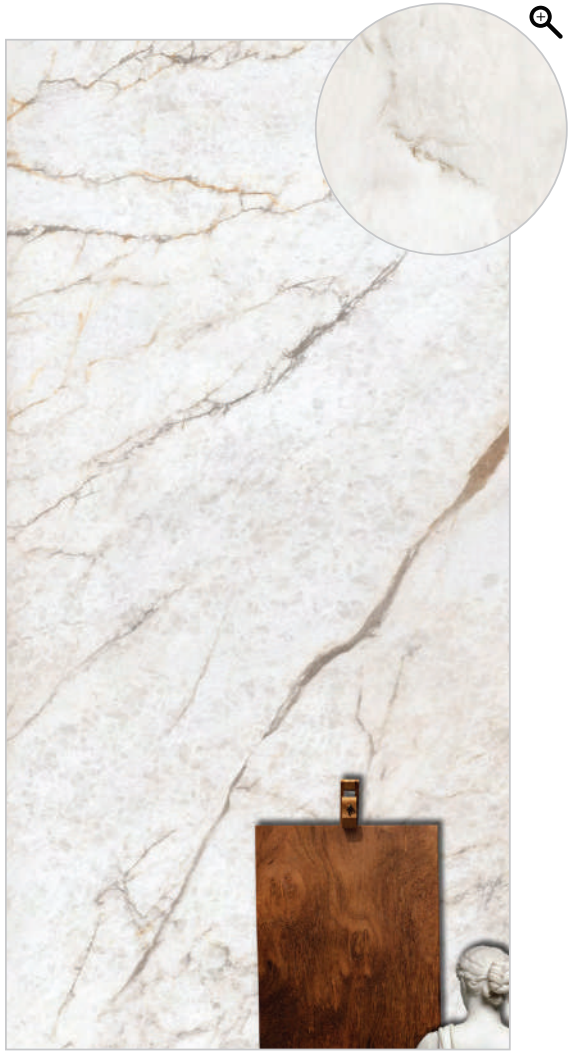

6030 MONT BLANC
Marble Series

- 320X160 CM
- 1.2 CM
- LUX
- RUSTIC MATT

6030 MONT BLANC
Marble Series