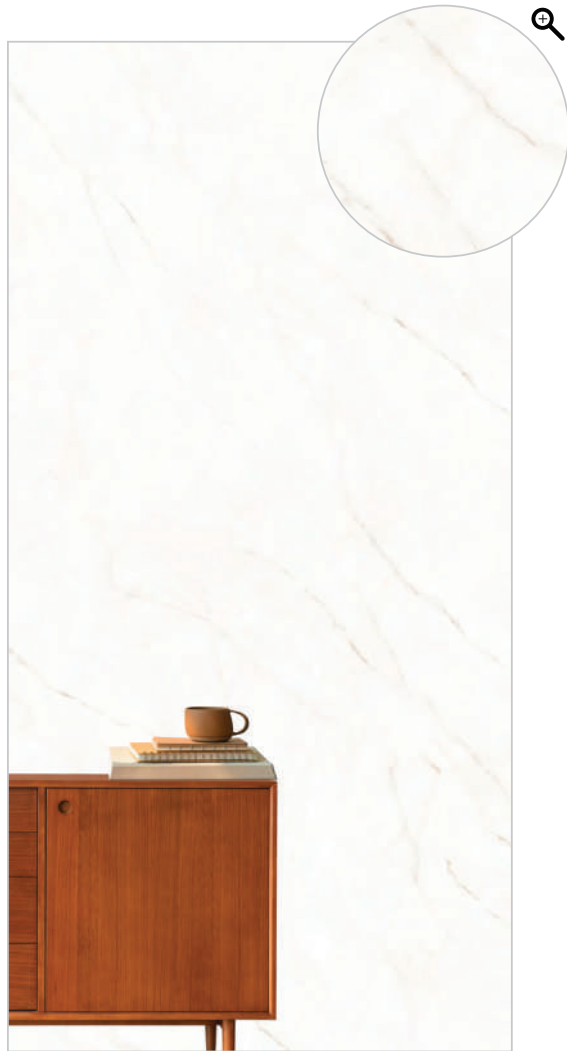

6013 TUNA CREAM
Marble Series

- 320X160 CM
- 1.2 CM
- LUX
- RUSTIC MATT

6013 TUNA CREAM
Marble Series