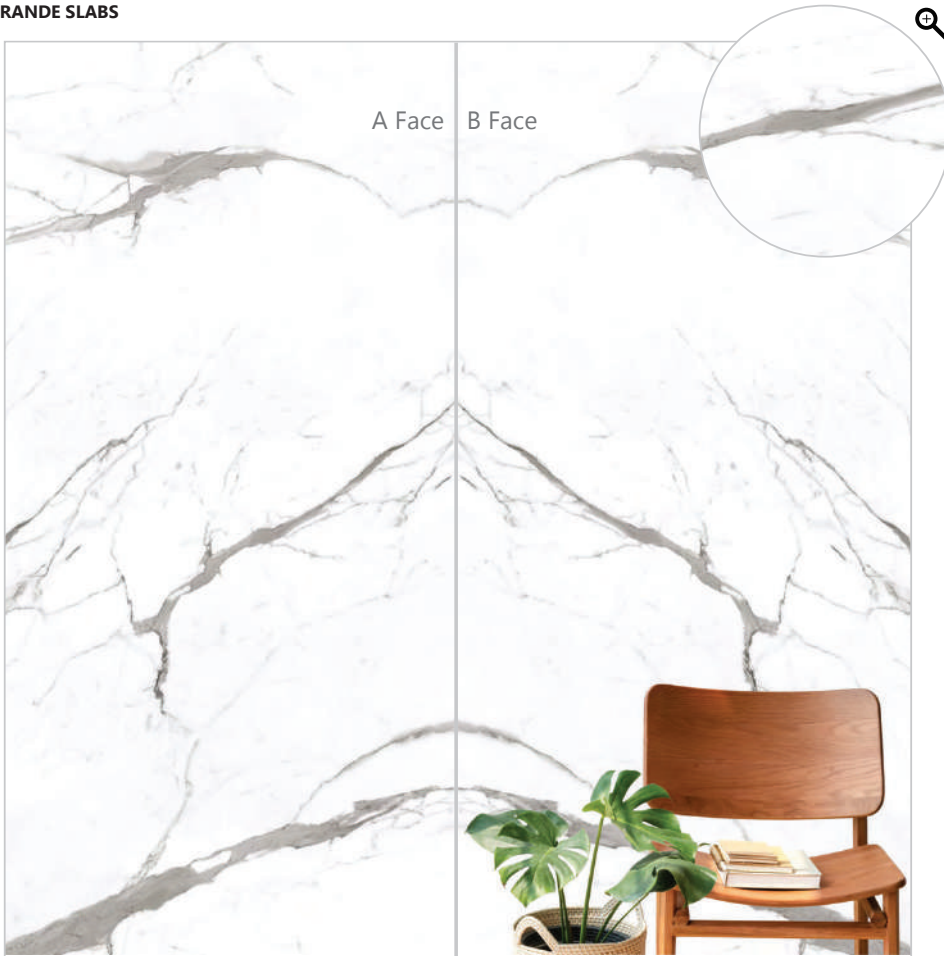

7025 STATUARIO NORWELL
Marble Series