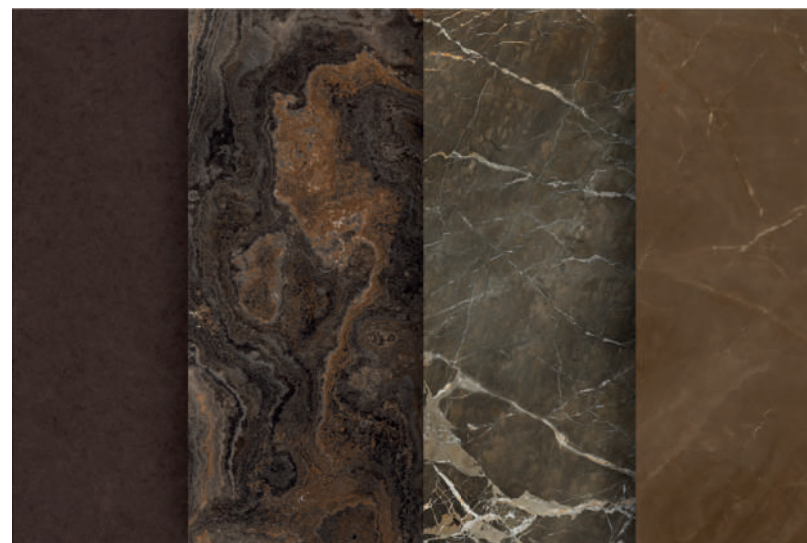

COLOUR STABILITY